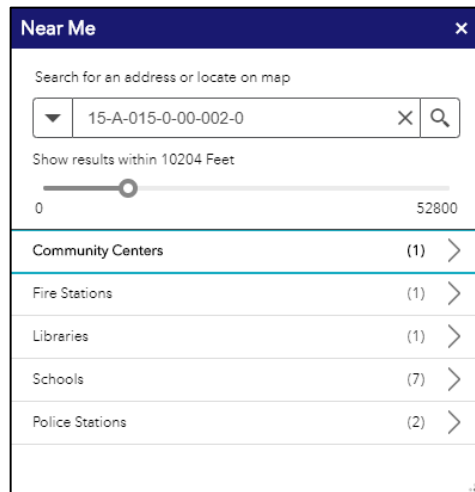

# LakeNavigator 3.0 Help – Near Me Tool

**Description:** This tool located in the upper left corner of the map area allows users to select a parcel and find important facilities like police stations, schools, hospitals, and libraries within a user-specified distance (up to a mile).

**Function:** This tool uses the same search functionality as the universal ‘Search’ tool so users can enter a PIN, address, or owner’s name to find their parcel of interest. Once the parcel is found, you can change the search radius using the slider bar. The results will automatically update as you move the slider. You can expand any category returned to see detailed list and then click on an individual feature to see detailed attribute data.