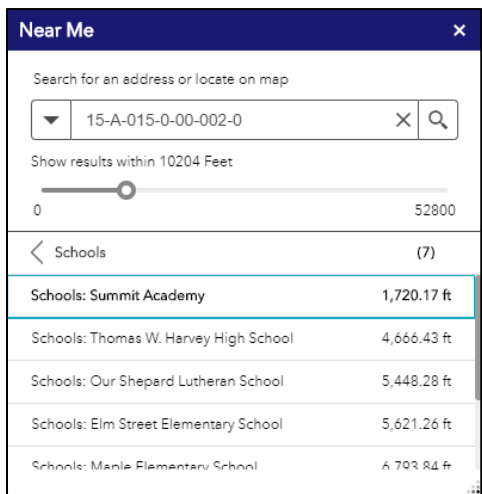

# LakeNavigator 3.0 Help – Near Me Tool

**Description:** This tool located in the upper left corner of the map area allows users to select a parcel and find important facilities like police stations, schools, hospitals, and libraries within a user-specified distance (up to a mile).

**Function:** This tool uses the same search functionality as the universal ‘Search’ tool so users can enter a PIN, address, or owner’s name to find their parcel of interest. Once the parcel is found, you can change the search radius using the slider bar. The results will automatically update as you move the slider. You can expand any category returned to see detailed list and then click on an individual feature to see detailed attribute data.