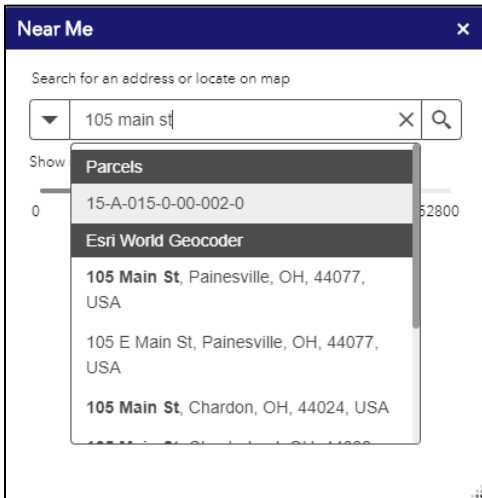

# LakeNavigator 3.0 Help – Near Me Tool

**Description:** This tool located in the upper left corner of the map area allows users to select a parcel and find important facilities like police stations, schools, hospitals, and libraries within a user-specified distance (up to a mile).

**Function:** This tool uses the same search functionality as the universal ‘Search’ tool so users can enter a PIN, address, or owner’s name to find their parcel of interest. Once the parcel is found, you can change the search radius using the slider bar. The results will automatically update as you move the slider. You can expand any category returned to see detailed list and then click on an individual feature to see detailed attribute data.