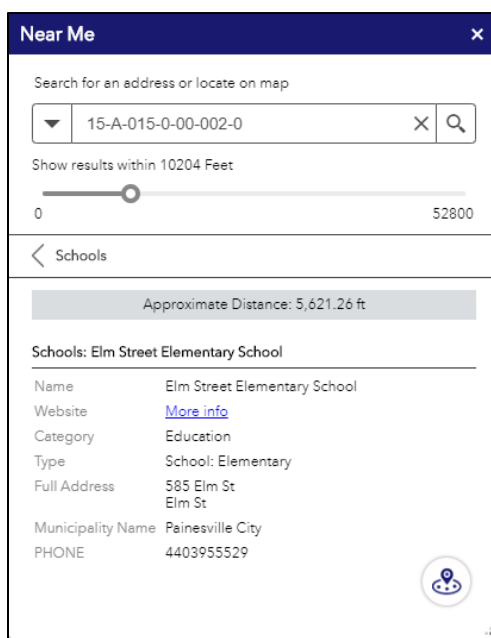

‘School’ details

To get more help with this tool, see ESRI’s help page for the ‘Near Me’ widget: <https://doc.arcgis.com/en/web-appbuilder/create-apps/widget-near-me.htm#ESRI_SECTION1_36550985BF7B4C358C9A32A5DF86A58B>